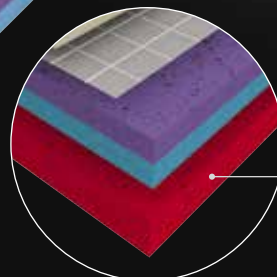

MULTI

A GREAT SPORT EXPERIENCE THANKS TO TARAFLEX® FLOORS FEATURES: PERFORMANCE, SAFETY AND PROTECTION

COMFORT CXP HD

Double density foam :

- > Performance
- > Safety

DURABILITY D-Max

Calendered PVC Sheets
reinforced with fibre glass grid

- > High durability
- > Outstanding dimensional stability

TRIPLE ACTION Protecsol®

An intelligent triple action
surface treatment

- > Best solution to maximize
  both slide and grip
- > A friction-burn free surface
- > Cost effective and easy
  to maintain

POLYOLEFIN FOAM*

- > Extra protection

*only for Taraflex® Comfort